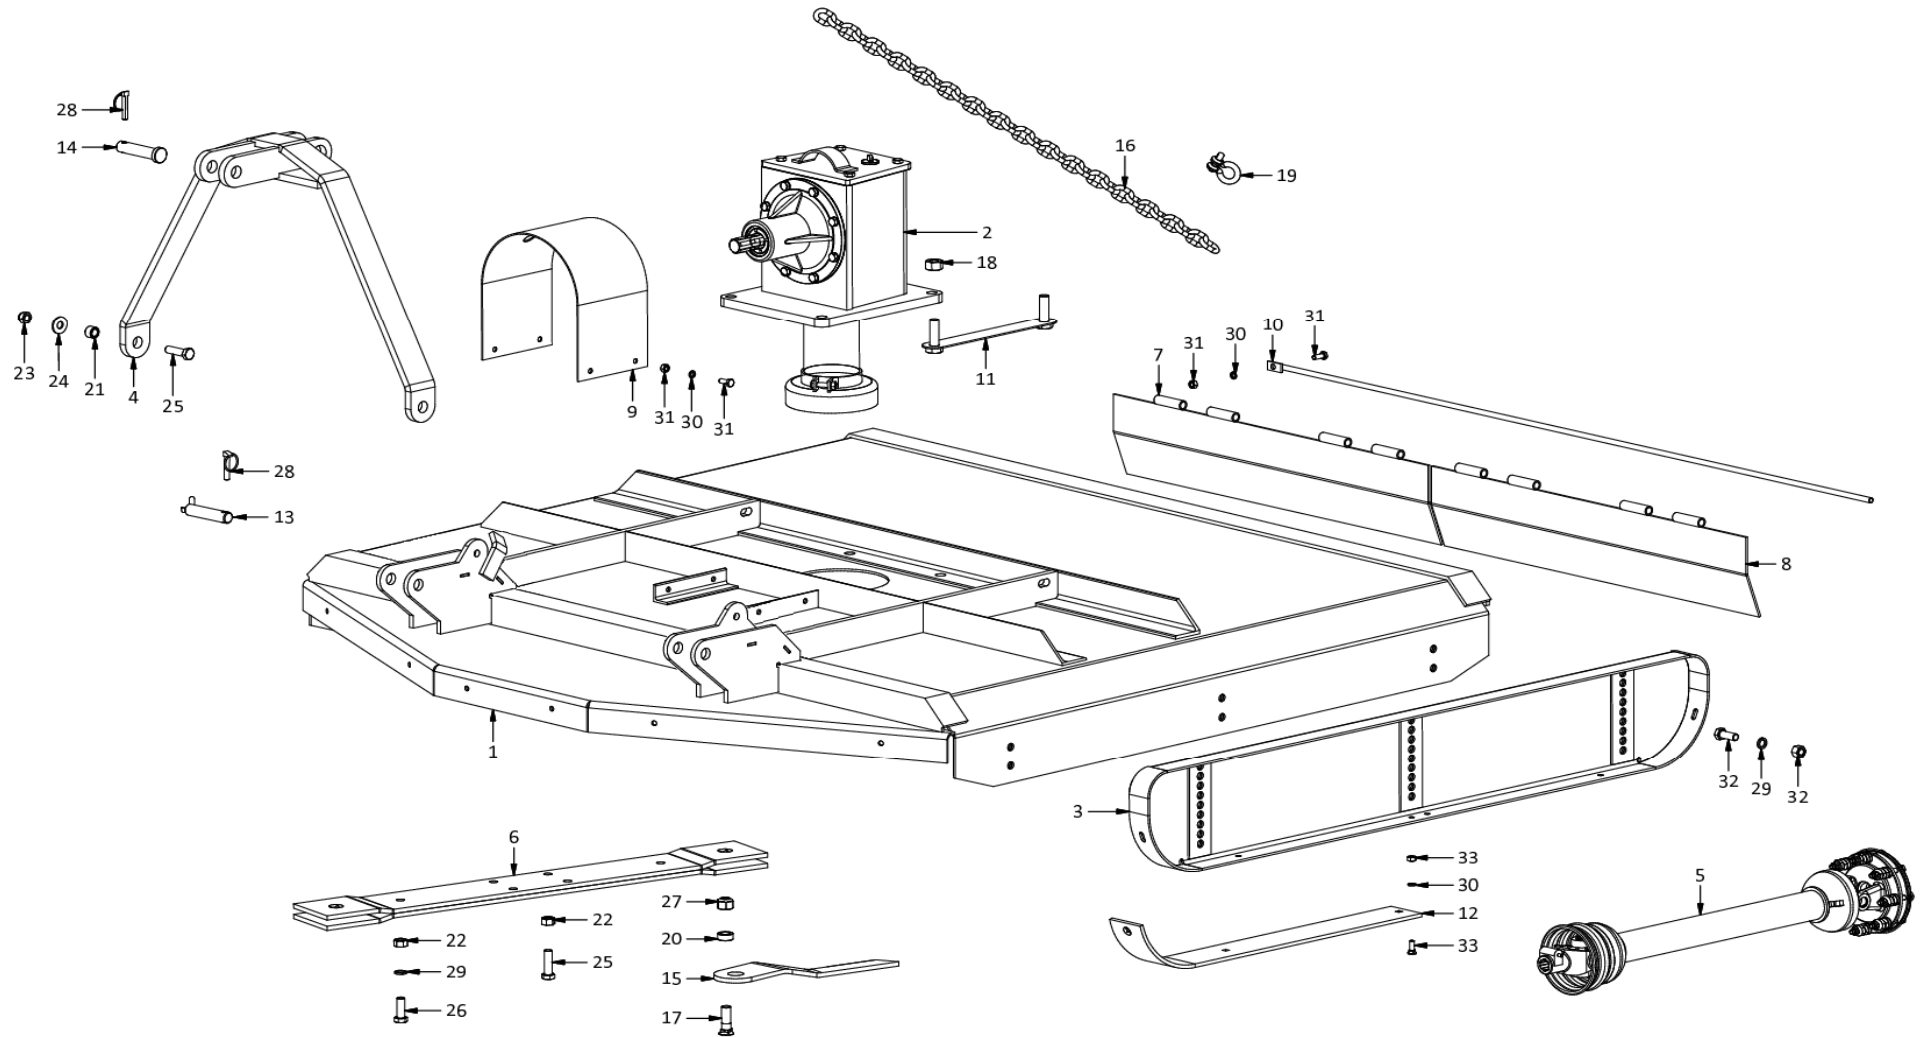

F80-180 Slasher  
A0034

**F80-180 Slasher  
A0034**

Item	Part No.	Description	Qty	Item	Part No.	Description	Qty
1	H0531A	Deck Painted 1800	1	41	M3148	Decal F80/180 Slasher	1
2	H1400A	Gearbox F80	1	42	M3174	Decal IMPORTANT WHEN LOADING.....	1
3	H0404	Side panel	2	43	M3173	Decal Lifting hook	1
4	H0602	Top mast Cat2	1	44	M3175	Decal PROUD TO BE SOUTH AFRICAN	1
5	T600960CE112F22	PTO shaft T60 960 112 F22	1	45	M3170	Decal VERY IMPORTANT BEFORE USING.....	1
6	H1452	Blade beam 10x130 PCD945	2	46	M3117	Decal WARRANTY 2+3 WAARBORG.....	1
7	H0207	Flap Rear 1800	1	47	M8400	Operators manual Slashers	1
8	H0206	Flap Rear 1800	1				
9	H0702	PTO guard	1				
10	H0103	Pin Hinge 1800	1				
11	H1448	Ganged bolts 3/4UNFx2-1/2	2				
12	H0422	Skid runner 8x90	4				
13	H7115	Pin Btm link Cat2-125	2				
14	H0632	Pin Top link Cat2	1				
15	H1805	Blade Banana 12x90x(410)-32.5	2				
16	R0611	Chain GR5 10.0	1				
17	M51963	Blade bolt 3/4UNCx2-1/2HT CSK	2				
18	M61919	Nut Nyloc 3/4UNF	4				
19	M0622	Shackle 7/16in 1.5T	2				
20	H71914	Bush Hard 19x32x14	2				
21	H71617	Bush 16x25x17	2				
22	M31612	Nut M16	6				
23	M61616	Nut Nyloc M16	2				
24	M81603	Washer M16x40x3	2				
25	M41655	Bolt M16x55HT	6				
26	M41645	Bolt M16x45HT	2				
27	M61921	Nut Nyloc 3/4UNC CSK	2				
28	FLP11	Lynchpin 11mm	3				
29	M91604	Washer Spring M16	14				
30	M91002	Washer Spring M10	17				
31	M11025	Bolt+nut M10x25HT	10				
32	M11640	Bolt+nut M16x40HT	24				
33	M21030	Plough bolt+nut M10x30HT	24				
34	M3003	Serial plate	1				
35	M3187	Decal ATTENTION If your tractor is ....	1				
36	M3171	Decal Baie Belangrik Alvorens U Die	1				
37	M3168	Decal Bird FALCON Large	1				
38	M3176	Decal Bird Falcon Meduim	2				
39	M3178	Decal Blade/Lem	1				
40	M3172	Decal DANGER STAY AWAY - ROTATING.....	1				